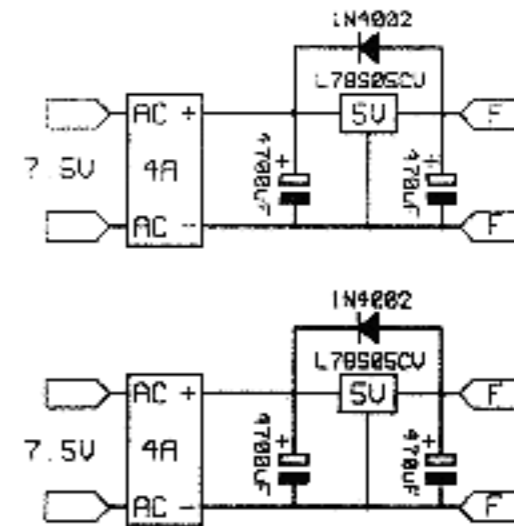

CONQUEST POWER STAGE

POWER SUPPLY

300B FILAMENT REG

TITLE: CONQUEST POWER
NO:
ISSUE: U10

DRAWN: J. ARNOTT
DATE: 13.05.96
OK:

AUDIONOTE