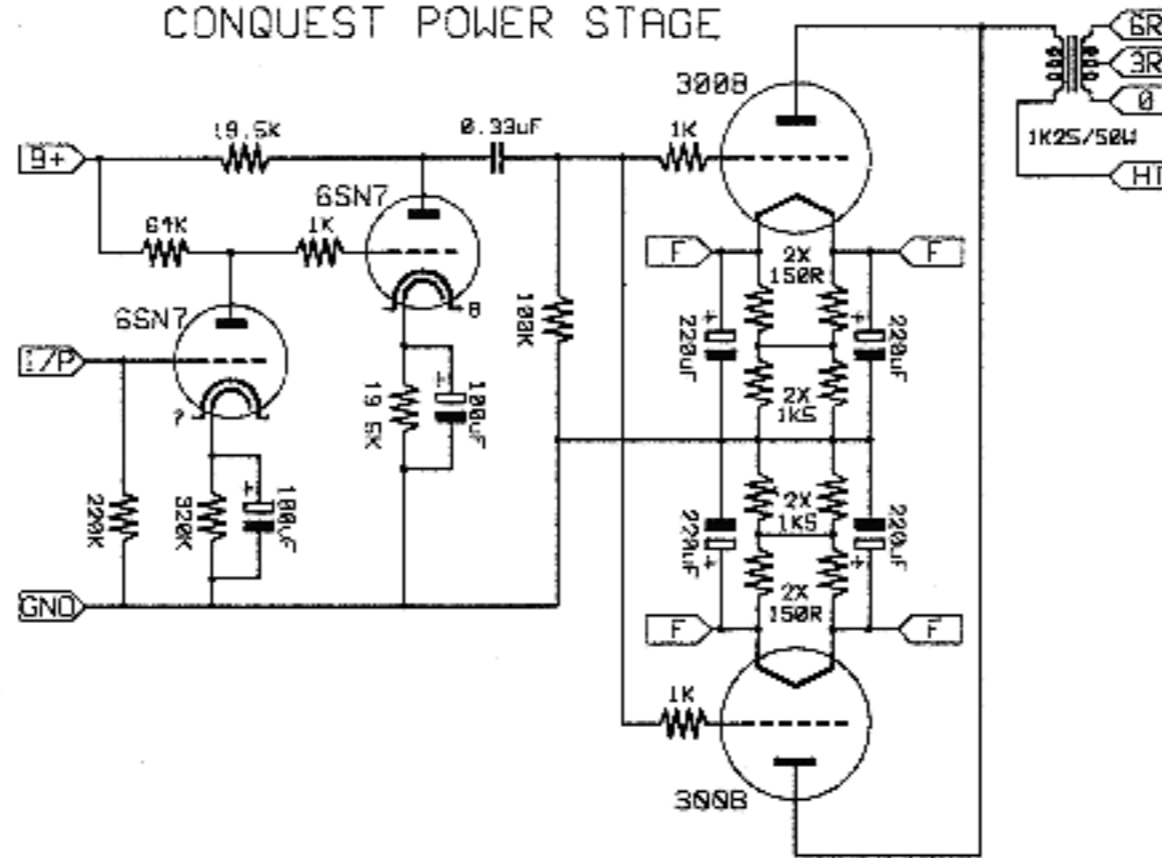

CONQUEST POWER STAGE

POWER SUPPLY

300B FILAMENT REG

TITLE: CONQUEST POWER
NO:
ISSUE: U10

DRAWN: J. ARNOTT
DATE: 13.05.96
OK:

AUDIONOTE