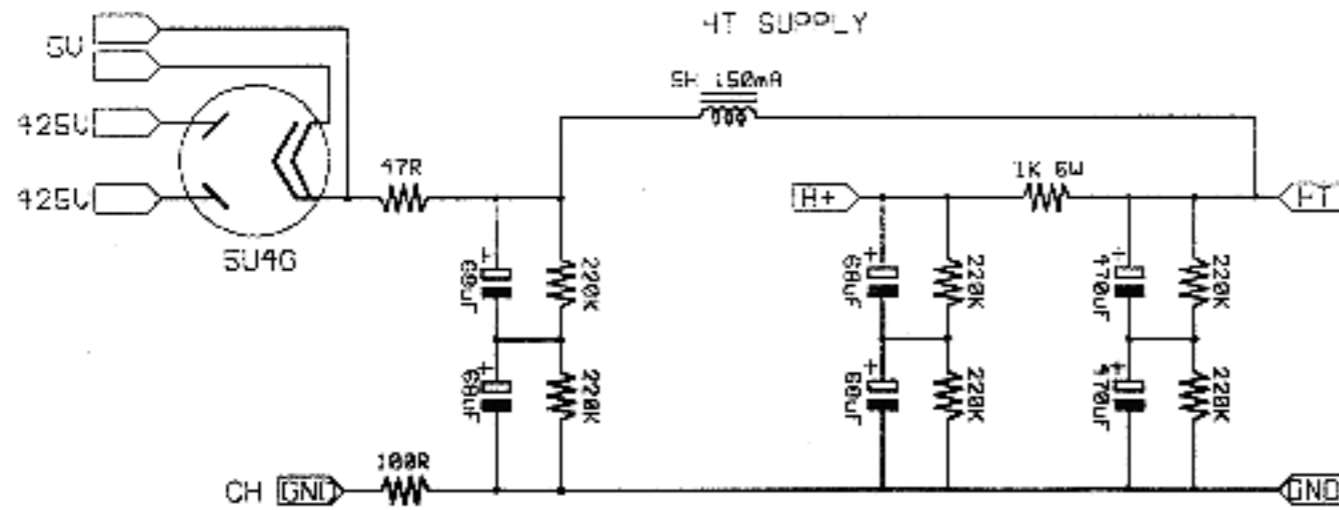

CONQUEST POWER STAGE

POWER SUPPLY

300B FILAMENT REG

TITLE: CONQUEST POWER
NO:
ISSUE: U10

DRAWN: J. ARNOTT
DATE: 13.05.96
OK:

AUDIONOTE