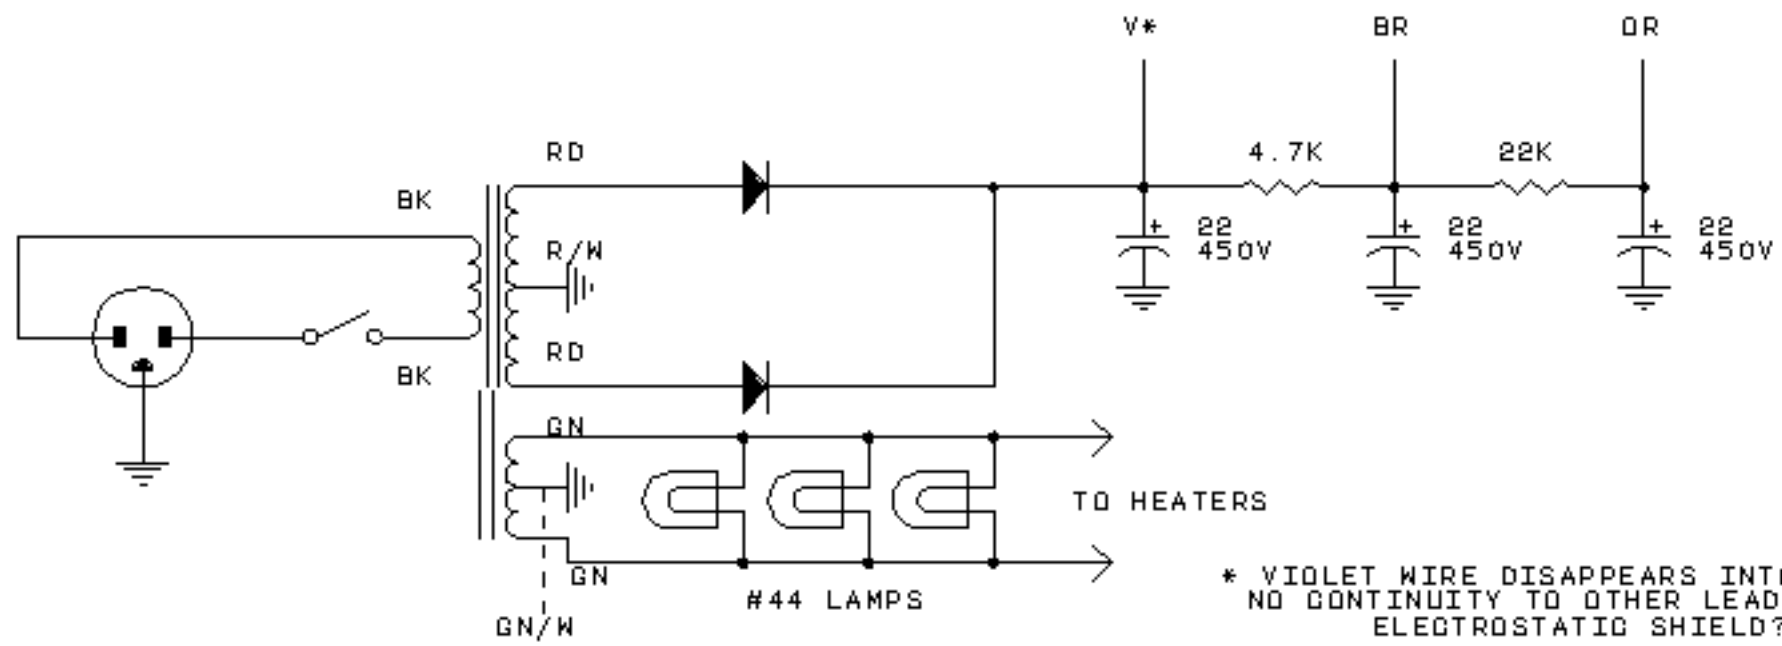

250K-A
CLEAN VOL.

MATCHLESS
"HOT BOX"
PEDAL

* VIOLET WIRE DISAPPEARS INTO XFMR.
NO CONTINUITY TO OTHER LEADS.
ELECTROSTATIC SHIELD?